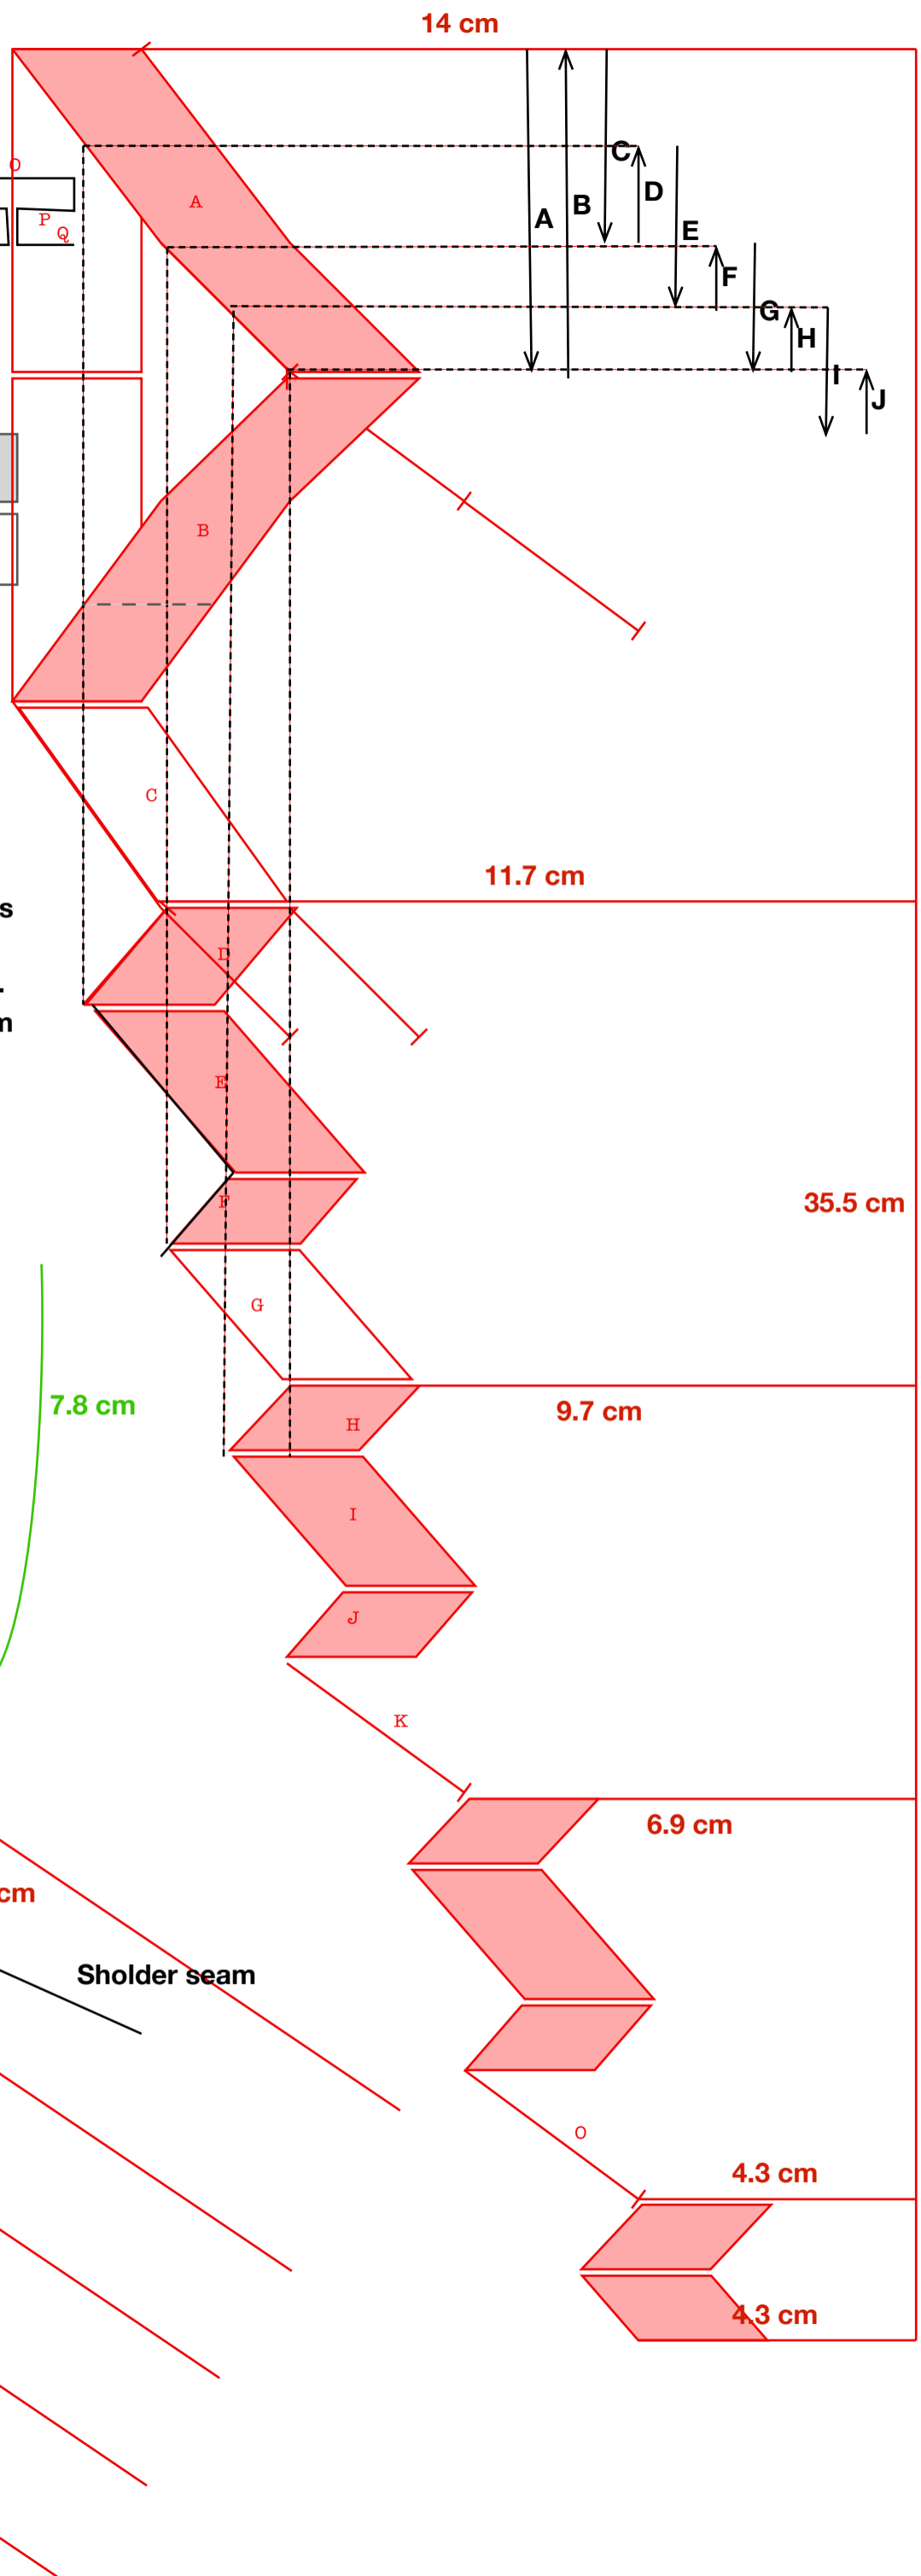

35.6 cm

SHINY	MATT
A	
B	
C	
D	
E	
F	
G	
H	
I	
J	
K	
L	
M	
N	
O	
P	
Q	

Superman Cape 1.0 Folding pattern

The Superman logo presumably belongs to DC Comics.
 Pattern © Mr Doo's Latex Primer 2015.
<http://mrdooslatexprimer.wordpress.com>
 Cape for superman catsuit.
 This cape is designed to be glued to the catsuit. This page provides a template for cutting and gluing the part of the cape into folds that are then joined to the catsuit.

5.1 cm

Neck hole

7.8 cm

5.5 cm

14 cm

Sholder seam

11.7 cm

9.7 cm

7 cm

4.3 cm

14 cm

11.7 cm

9.7 cm

6.9 cm

4.3 cm

4.3 cm

35.5 cm